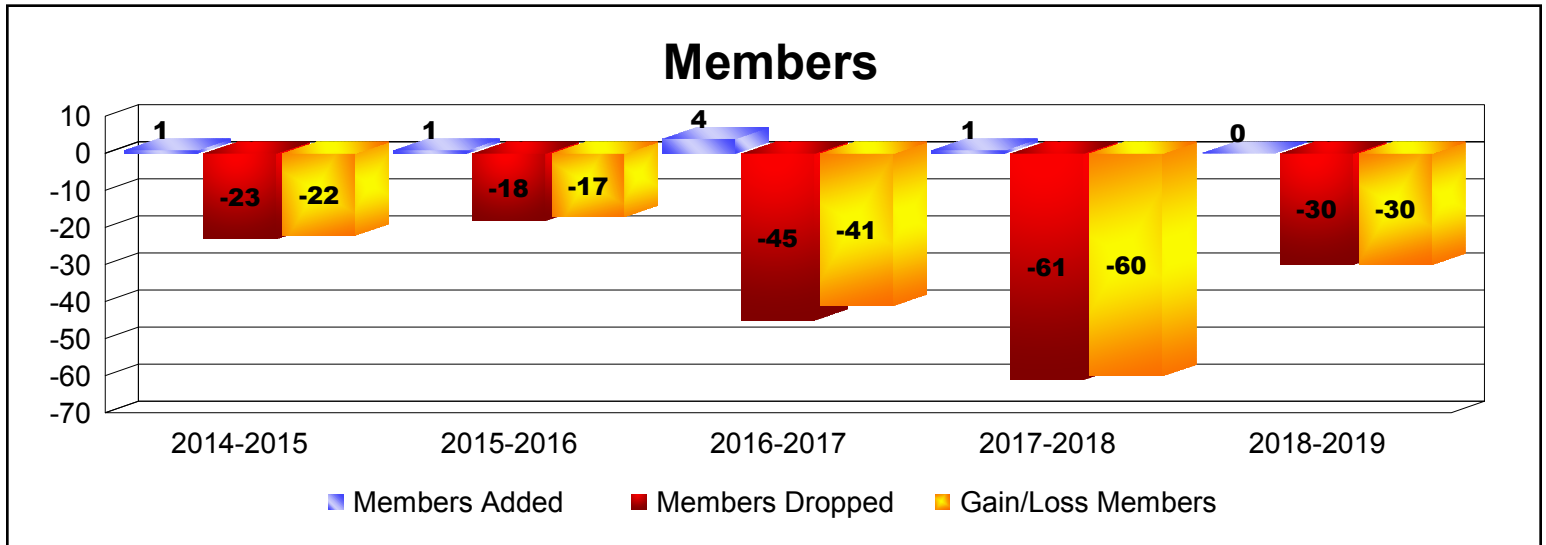

Year	New Clubs	Dropped Clubs	Gain/ Loss Clubs	New Members	Charter Members	Reinstate Members	Transfer Members	Total Member Added	Total Members Dropped	Gain/ Loss Members
2014-2015	0	0	0	1	0	0	0	1	-23	-22
2015-2016	0	-2	-2	1	0	0	0	1	-18	-17
2016-2017	0	-1	-1	4	0	0	0	4	-45	-41
2017-2018	0	-4	-4	1	0	0	0	1	-61	-60
2018-2019	0	-2	-2	0	0	0	0	0	-30	-30
Average	0	-2	-2	1	0	0	0	1	-35	-34

Membership Composition

June 2019 Cumulative

New Members	0.0%
Charter Members	0.0%
Reinstate Members	0.0%
Transfer members	0.0%
Total:	100.0%

Gender Comparison

June 2019 Cumulative