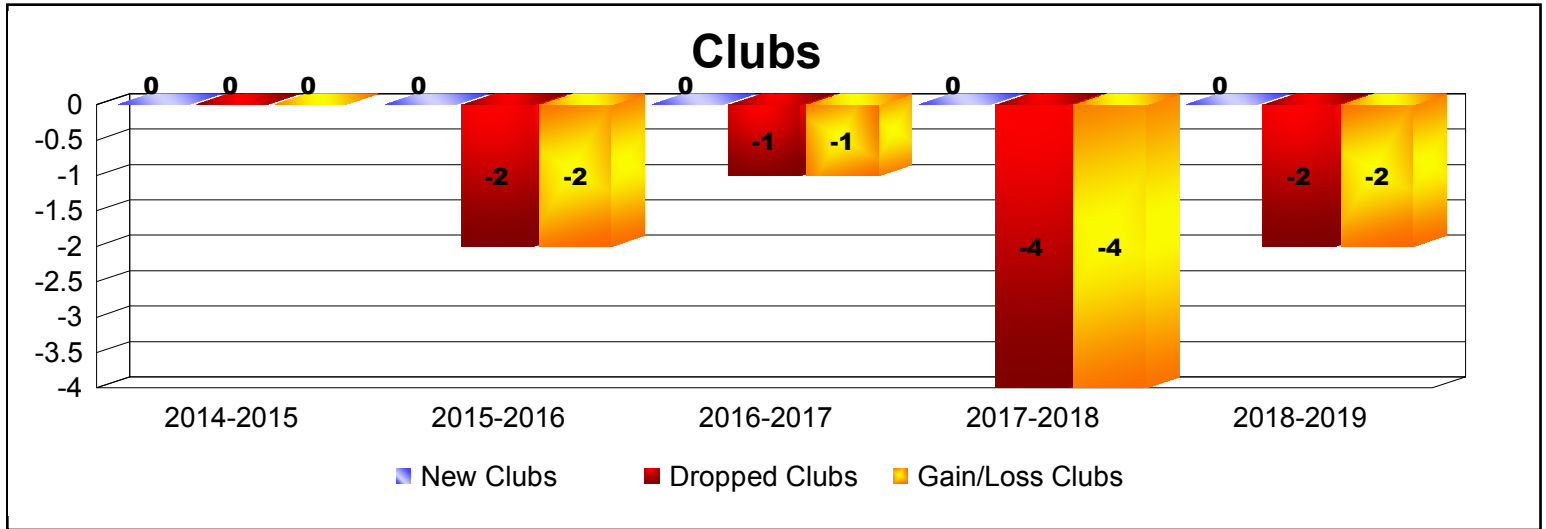

Year	New Clubs	Dropped Clubs	Gain/ Loss Clubs	New Members	Charter Members	Reinstate Members	Transfer Members	Total Member Added	Total Members Dropped	Gain/ Loss Members
2014-2015	0	0	0	1	0	0	0	1	-23	-22
2015-2016	0	-2	-2	1	0	0	0	1	-18	-17
2016-2017	0	-1	-1	4	0	0	0	4	-45	-41
2017-2018	0	-4	-4	1	0	0	0	1	-61	-60
2018-2019	0	-2	-2	0	0	0	0	0	-30	-30
Average	0	-2	-2	1	0	0	0	1	-35	-34

Membership Composition

June 2019 Cumulative

New Members	0.0%
Charter Members	0.0%
Reinstate Members	0.0%
Transfer members	0.0%
Total:	100.0%

Gender Comparison

June 2019 Cumulative